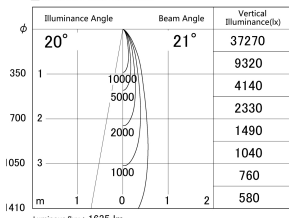

Installation	Recessed mount
Type	High-efficiency antiglare type fixed downlight
Fixture wattage	14W
Beam angle	21deg
Color Temp.	3500K
CRI	Ra>90
Luminous	1637 lm
Body	Die-cast aluminum alloy
Body finish	N/A
Trim finish	White
Reflector finish	Mirror
IP Rate	IP20
Light source	COB module
Input Voltage	AC220~240V
Dimming Type	Non-Dimmable
Certificate	CE,CCC
Cut Hole	80mm