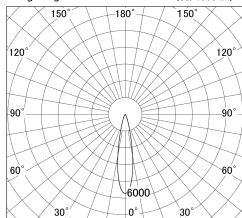

■ Lighting Distribution Curve (cd/1000 lm)

Installation	Recessed mount
Type	High-efficiency antiglare type fixed downlight
Fixture wattage	14W
Beam angle	21deg
Color Temp.	3500K
CRI	Ra>90
Luminous	1637 lm
Body	Die-cast aluminum alloy
Body finish	N/A
Trim finish	White
Reflector finish	Mirror
IP Rate	IP20
Light source	COB module
Input Voltage	AC220~240V
Dimming Type	Non-Dimmable
Certificate	CE,CCC
Cut Hole	80mm