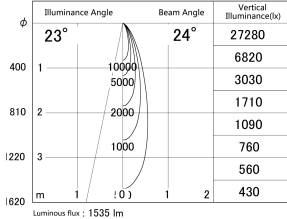

Installation	Recessed mount
Type	High-efficiency antiglare type fixed downlight
Fixture wattage	14W
Beam angle	24deg
Color Temp.	3500K
CRI	Ra>90
Luminous	1536 lm
Body	Die-cast aluminum alloy
Body finish	N/A
Trim finish	White
Reflector finish	Mirror
IP Rate	IP20
Light source	COB module
Input Voltage	AC220~240V
Dimming Type	Non-Dimmable
Certificate	CE,CCC
Cut Hole	80mm