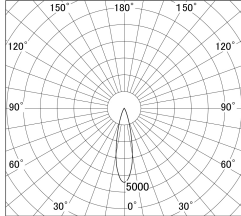

■ Lighting Distribution Curve (cd/1000 lm)

Installation	Recessed mount
Type	High-efficiency antiglare type fixed downlight
Fixture wattage	14W
Beam angle	24deg
Color Temp.	3500K
CRI	Ra>90
Luminous	1536 lm
Body	Die-cast aluminum alloy
Body finish	N/A
Trim finish	White
Reflector finish	Mirror
IP Rate	IP20
Light source	COB module
Input Voltage	AC220~240V
Dimming Type	Non-Dimmable
Certificate	CE,CCC
Cut Hole	80mm