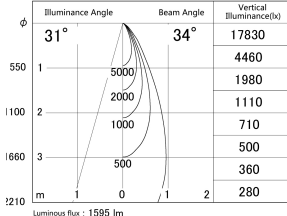

Installation	Recessed mount
Type	High-efficiency antiglare type fixed downlight
Fixture wattage	14W
Beam angle	34deg
Color Temp.	3500K
CRI	Ra>90
Luminous	1597 lm
Body	Die-cast aluminum alloy
Body finish	N/A
Trim finish	White
Reflector finish	Mirror
IP Rate	IP20
Light source	COB module
Input Voltage	AC220~240V
Dimming Type	Non-Dimmable
Certificate	CE,CCC
Cut Hole	80mm