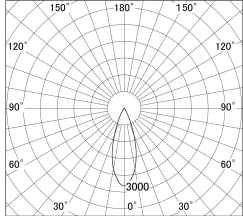

■ Lighting Distribution Curve (cd/1000 lm)

Installation	Recessed mount
Type	High-efficiency antiglare type fixed downlight
Fixture wattage	14W
Beam angle	34deg
Color Temp.	3500K
CRI	Ra>90
Luminous	1597 lm
Body	Die-cast aluminum alloy
Body finish	N/A
Trim finish	White
Reflector finish	Mirror
IP Rate	IP20
Light source	COB module
Input Voltage	AC220~240V
Dimming Type	Non-Dimmable
Certificate	CE,CCC
Cut Hole	80mm