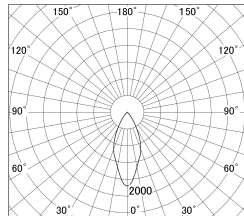

■ Lighting Distribution Curve (cd/1000 lm)

Luminous flux : 1465 lm

Installation	Recessed mount
Type	High-efficiency antiglare type fixed downlight
Fixture wattage	14W
Beam angle	43deg
Color Temp.	3500K
CRI	Ra>90
Luminous	1467 lm
Body	Die-cast aluminum alloy
Body finish	N/A
Trim finish	White
Reflector finish	Mirror
IP Rate	IP20
Light source	COB module
Input Voltage	AC220~240V
Dimming Type	Non-Dimmable
Certificate	CE,CCC
Cut Hole	80mm