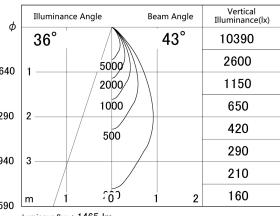

Luminous flux : 1465 lm

Installation	Recessed mount
Type	High-efficiency antiglare type fixed downlight
Fixture wattage	14W
Beam angle	43deg
Color Temp.	3500K
CRI	Ra>90
Luminous	1467 lm
Body	Die-cast aluminum alloy
Body finish	N/A
Trim finish	White
Reflector finish	Mirror
IP Rate	IP20
Light source	COB module
Input Voltage	AC220~240V
Dimming Type	Non-Dimmable
Certificate	CE,CCC
Cut Hole	80mm