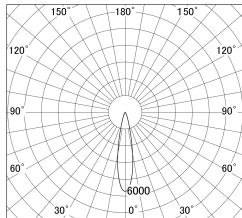

■ Lighting Distribution Curve (cd/1000 lm)