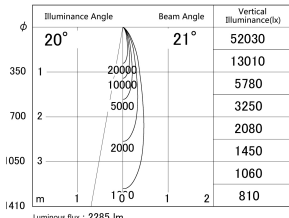

Item no. DD161-2020MW9035-FX

Series Name: AMMA Φ80 series Lens type
Fixed Antiglare (DD161-AG-FX)

■ Lighting Distribution Curve (cd/1000 lm)

Installation	Recessed mount
Type	High-efficiency antiglare type fixed downlight
Fixture wattage	21W
Beam angle	21deg
Color Temp.	3500K
CRI	Ra>90
Luminous	2285 lm
Body	Die-cast aluminum alloy
Body finish	N/A
Trim finish	White
Reflector finish	Mirror
IP Rate	IP20
Light source	COB module
Input Voltage	AC220~240V
Dimming Type	Non-Dimmable
Certificate	CE,CCC
Cut Hole	80mm