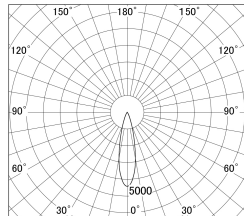

■ Lighting Distribution Curve (cd/1000 lm)