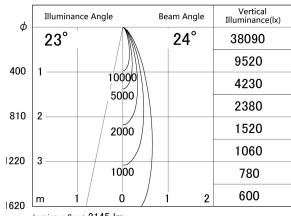

Item no. DD161-2025MW9035-FX

Series Name: AMMA Φ80 series Lens type
Fixed Antiglare (DD161-AG-FX)

■ Lighting Distribution Curve (cd/1000 lm)

Installation	Recessed mount
Type	High-efficiency antiglare type fixed downlight
Fixture wattage	21W
Beam angle	24deg
Color Temp.	3500K
CRI	Ra>90
Luminous	2144 lm
Body	Die-cast aluminum alloy
Body finish	N/A
Trim finish	White
Reflector finish	Mirror
IP Rate	IP20
Light source	COB module
Input Voltage	AC220~240V
Dimming Type	Non-Dimmable
Certificate	CE,CCC
Cut Hole	80mm