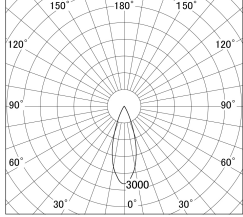

■ Lighting Distribution Curve (cd/1000 lm)