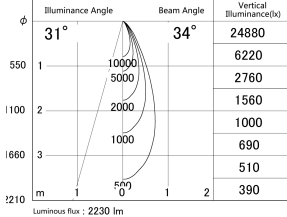

Item no. DD161-2035MW9035-FX

Series Name: AMMA Φ 80 series Lens type
Fixed Antiglare (DD161-AG-FX)

■ Lighting Distribution Curve (cd/1000 lm)

Installation	Recessed mount
Type	High-efficiency antiglare type fixed downlight
Fixture wattage	21W
Beam angle	34deg
Color Temp.	3500K
CRI	Ra>90
Luminous	2229 lm
Body	Die-cast aluminum alloy
Body finish	N/A
Trim finish	White
Reflector finish	Mirror
IP Rate	IP20
Light source	COB module
Input Voltage	AC220~240V
Dimming Type	Non-Dimmable
Certificate	CE,CCC
Cut Hole	80mm