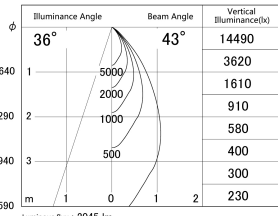

Item no. DD161-2045MW9035-FX

Series Name: AMMA Φ80 series Lens type
Fixed Antiglare (DD161-AG-FX)

■ Lighting Distribution Curve (cd/1000 lm)

Installation	Recessed mount
Type	High-efficiency antiglare type fixed downlight
Fixture wattage	21W
Beam angle	43deg
Color Temp.	3500K
CRI	Ra>90
Luminous	2047 lm
Body	Die-cast aluminum alloy
Body finish	N/A
Trim finish	White
Reflector finish	Mirror
IP Rate	IP20
Light source	COB module
Input Voltage	AC220~240V
Dimming Type	Non-Dimmable
Certificate	CE,CCC
Cut Hole	80mm