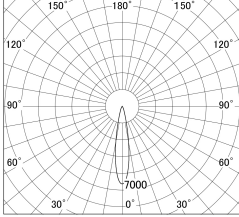

■ Lighting Distribution Curve (cd/1000 lm)