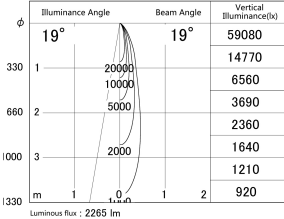

Item no. DD161-2520MW9035-FX

Series Name: AMMA Φ80 series Lens type
Fixed Antiglare (DD161-AG-FX)

■ Lighting Distribution Curve (cd/1000 lm)

Installation	Recessed mount
Type	High-efficiency antiglare type fixed downlight
Fixture wattage	24W
Beam angle	19deg
Color Temp.	3500K
CRI	Ra>90
Luminous	2264 lm
Body	Die-castaluminumalloy
Body finish	N/A
Trim finish	White
Reflector finish	Mirror
IP Rate	IP20
Light source	COB module
Input Voltage	AC220~240V
Dimming Type	Non-Dimmable
Certificate	CE,CCC
Cut Hole	80mm