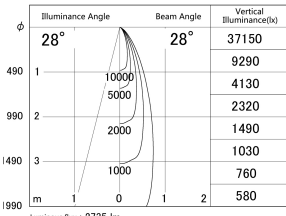

Item no. DD161-2525MW9035-FX

Series Name: AMMA Φ80 series Lens type Fixed Antiglare (DD161-AG-FX)

■ Lighting Distribution Curve (cd/1000 lm)

Installation	Recessed mount
Type	High-efficiency antiglare type fixed downlight
Fixture wattage	24W
Beam angle	28deg
Color Temp.	3500K
CRI	Ra>90
Luminous	2737 lm
Body	Die-cast aluminum alloy
Body finish	N/A
Trim finish	White
Reflector finish	Mirror
IP Rate	IP20
Light source	COB module
Input Voltage	AC220~240V
Dimming Type	Non-Dimmable
Certificate	CE,CCC
Cut Hole	80mm