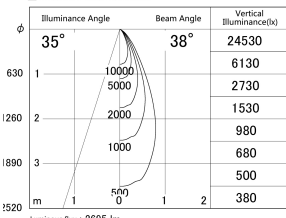

Item no. DD161-2540MW9035-FX

Series Name: AMMA Φ80 series Lens type Fixed Antiglare (DD161-AG-FX)

■ Lighting Distribution Curve (cd/1000 lm)

Installation	Recessed mount
Type	High-efficiency antiglare type fixed downlight
Fixture wattage	24W
Beam angle	38deg
Color Temp.	3500K
CRI	Ra>90
Luminous	2694 lm
Body	Die-castaluminumalloy
Body finish	N/A
Trim finish	White
Reflector finish	Mirror
IP Rate	IP20
Light source	COB module
Input Voltage	AC220~240V
Dimming Type	Non-Dimmable
Certificate	CE,CCC
Cut Hole	80mm