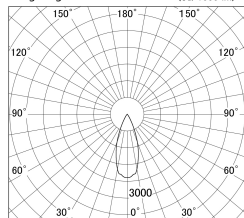

■ Lighting Distribution Curve (cd/1000 lm)