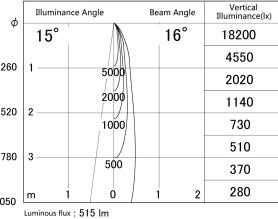

Item no. DD161-0515MW9040-FX

Series Name: AMMA Φ80 series Lens type
Fixed Antiglare (DD161-AG-FX)

■ Lighting Distribution Curve (cd/1000 lm)

Installation	Recessed mount
Type	High-efficiency antiglare type fixed downlight
Fixture wattage	5W
Beam angle	16deg
Color Temp.	4000K
CRI	Ra>90
Luminous	516 lm
Body	Die-cast aluminum alloy
Body finish	N/A
Trim finish	White
Reflector finish	Mirror
IP Rate	IP20
Light source	COB module
Input Voltage	AC220~240V
Dimming Type	Non-Dimmable
Certificate	CE,CCC
Cut Hole	80mm