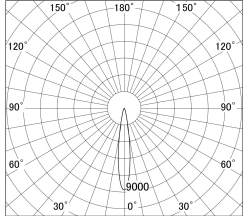

■ Lighting Distribution Curve (cd/1000 lm)