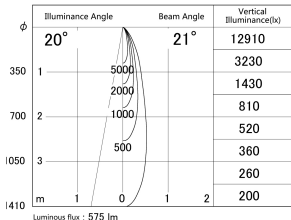

Item no. DD161-0520MW9040-FX

Series Name: AMMA Φ80 series Lens type Fixed Antiglare (DD161-AG-FX)

■ Lighting Distribution Curve (cd/1000 lm)

Installation	Recessed mount
Type	High-efficiency antiglare type fixed downlight
Fixture wattage	5W
Beam angle	21deg
Color Temp.	4000K
CRI	Ra>90
Luminous	573 lm
Body	Die-cast aluminum alloy
Body finish	N/A
Trim finish	White
Reflector finish	Mirror
IP Rate	IP20
Light source	COB module
Input Voltage	AC220~240V
Dimming Type	Non-Dimmable
Certificate	CE,CCC
Cut Hole	80mm