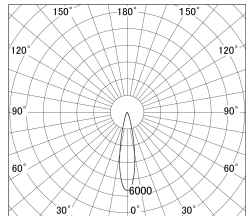

■ Lighting Distribution Curve (cd/1000 lm)