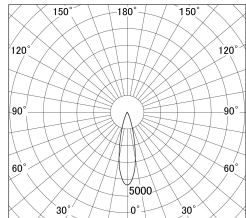

Installation	Recessed mount
Type	High-efficiency antiglare type fixed downlight
Fixture wattage	5W
Beam angle	25deg
Color Temp.	4000K
CRI	Ra>90
Luminous	533 lm
Body	Die-cast aluminum alloy
Body finish	N/A
Trim finish	White
Reflector finish	Mirror
IP Rate	IP20
Light source	COB module
Input Voltage	AC220~240V
Dimming Type	Non-Dimmable
Certificate	CE,CCC
Cut Hole	80mm

■ Lighting Distribution Curve (cd/1000 lm)