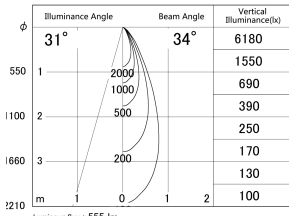

Item no. DD161-0535MW9040-FX

Series Name: AMMA Φ80 series Lens type Fixed Antiglare (DD161-AG-FX)

■ Lighting Distribution Curve (cd/1000 lm)

Installation	Recessed mount
Type	High-efficiency antiglare type fixed downlight
Fixture wattage	5W
Beam angle	34deg
Color Temp.	4000K
CRI	Ra>90
Luminous	555 lm
Body	Die-cast aluminum alloy
Body finish	N/A
Trim finish	White
Reflector finish	Mirror
IP Rate	IP20
Light source	COB module
Input Voltage	AC220~240V
Dimming Type	Non-Dimmable
Certificate	CE,CCC
Cut Hole	80mm