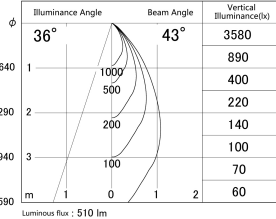

Item no. DD161-0545MW9040-FX

Series Name: AMMA Φ80 series Lens type
Fixed Antiglare (DD161-AG-FX)

■ Lighting Distribution Curve (cd/1000 lm)

Installation	Recessed mount
Type	High-efficiency antiglare type fixed downlight
Fixture wattage	5W
Beam angle	43deg
Color Temp.	4000K
CRI	Ra>90
Luminous	509 lm
Body	Die-cast aluminum alloy
Body finish	N/A
Trim finish	White
Reflector finish	Mirror
IP Rate	IP20
Light source	COB module
Input Voltage	AC220~240V
Dimming Type	Non-Dimmable
Certificate	CE,CCC
Cut Hole	80mm