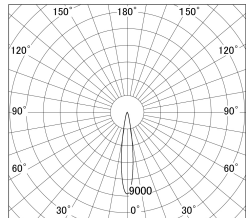

■ Lighting Distribution Curve (cd/1000 lm)

Installation	Recessed mount
Type	High-efficiency antiglare type fixed downlight
Fixture wattage	7.5W
Beam angle	16deg
Color Temp.	4000K
CRI	Ra>90
Luminous	754 lm
Body	Die-cast aluminum alloy
Body finish	N/A
Trim finish	White
Reflector finish	Mirror
IP Rate	IP20
Light source	COB module
Input Voltage	AC220~240V
Dimming Type	Non-Dimmable
Certificate	CE,CCC
Cut Hole	80mm