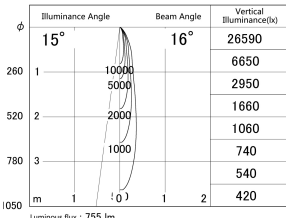

Installation	Recessed mount
Type	High-efficiency antiglare type fixed downlight
Fixture wattage	7.5W
Beam angle	16deg
Color Temp.	4000K
CRI	Ra>90
Luminous	754 lm
Body	Die-cast aluminum alloy
Body finish	N/A
Trim finish	White
Reflector finish	Mirror
IP Rate	IP20
Light source	COB module
Input Voltage	AC220~240V
Dimming Type	Non-Dimmable
Certificate	CE,CCC
Cut Hole	80mm