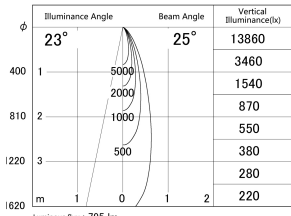

Installation	Recessed mount
Type	High-efficiency antiglare type fixed downlight
Fixture wattage	7.5W
Beam angle	25deg
Color Temp.	4000K
CRI	Ra>90
Luminous	794 lm
Body	Die-cast aluminum alloy
Body finish	N/A
Trim finish	White
Reflector finish	Mirror
IP Rate	IP20
Light source	COB module
Input Voltage	AC220~240V
Dimming Type	Non-Dimmable
Certificate	CE,CCC
Cut Hole	80mm