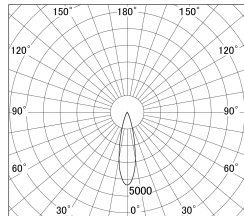

■ Lighting Distribution Curve (cd/1000 lm)

Installation	Recessed mount
Type	High-efficiency antiglare type fixed downlight
Fixture wattage	7.5W
Beam angle	25deg
Color Temp.	4000K
CRI	Ra>90
Luminous	794 lm
Body	Die-cast aluminum alloy
Body finish	N/A
Trim finish	White
Reflector finish	Mirror
IP Rate	IP20
Light source	COB module
Input Voltage	AC220~240V
Dimming Type	Non-Dimmable
Certificate	CE,CCC
Cut Hole	80mm