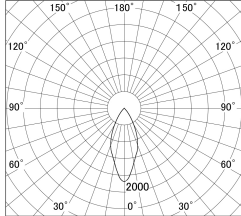

■ Lighting Distribution Curve (cd/1000 lm)

Installation	Recessed mount
Type	High-efficiency antiglare type fixed downlight
Fixture wattage	7.5W
Beam angle	43deg
Color Temp.	4000K
CRI	Ra>90
Luminous	758 lm
Body	Die-cast aluminum alloy
Body finish	N/A
Trim finish	White
Reflector finish	Mirror
IP Rate	IP20
Light source	COB module
Input Voltage	AC220~240V
Dimming Type	Non-Dimmable
Certificate	CE,CCC
Cut Hole	80mm