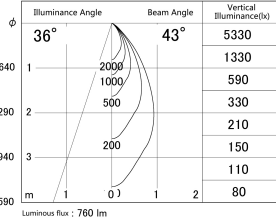

Installation	Recessed mount
Type	High-efficiency antiglare type fixed downlight
Fixture wattage	7.5W
Beam angle	43deg
Color Temp.	4000K
CRI	Ra>90
Luminous	758 lm
Body	Die-cast aluminum alloy
Body finish	N/A
Trim finish	White
Reflector finish	Mirror
IP Rate	IP20
Light source	COB module
Input Voltage	AC220~240V
Dimming Type	Non-Dimmable
Certificate	CE,CCC
Cut Hole	80mm