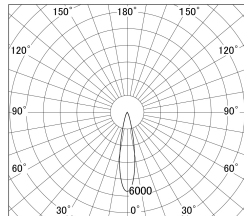

■ Lighting Distribution Curve (cd/1000 lm)

Installation	Recessed mount
Type	High-efficiency antiglare type fixed downlight
Fixture wattage	10.5W
Beam angle	21deg
Color Temp.	4000K
CRI	Ra>90
Luminous	1204 lm
Body	Die-cast aluminum alloy
Body finish	N/A
Trim finish	White
Reflector finish	Mirror
IP Rate	IP20
Light source	COB module
Input Voltage	AC220~240V
Dimming Type	Non-Dimmable
Certificate	CE,CCC
Cut Hole	80mm