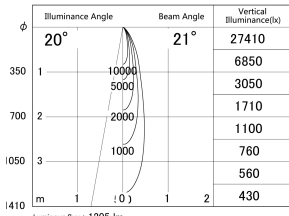

Installation	Recessed mount
Type	High-efficiency antiglare type fixed downlight
Fixture wattage	10.5W
Beam angle	21deg
Color Temp.	4000K
CRI	Ra>90
Luminous	1204 lm
Body	Die-cast aluminum alloy
Body finish	N/A
Trim finish	White
Reflector finish	Mirror
IP Rate	IP20
Light source	COB module
Input Voltage	AC220~240V
Dimming Type	Non-Dimmable
Certificate	CE,CCC
Cut Hole	80mm