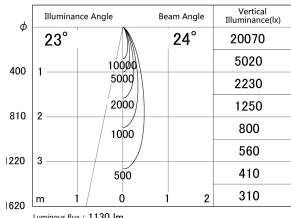

Installation	Recessed mount
Type	High-efficiency antiglare type fixed downlight
Fixture wattage	10.5W
Beam angle	24deg
Color Temp.	4000K
CRI	Ra>90
Luminous	1130 lm
Body	Die-cast aluminum alloy
Body finish	N/A
Trim finish	White
Reflector finish	Mirror
IP Rate	IP20
Light source	COB module
Input Voltage	AC220~240V
Dimming Type	Non-Dimmable
Certificate	CE,CCC
Cut Hole	80mm