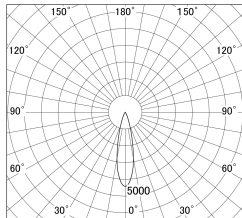

■ Lighting Distribution Curve (cd/1000 lm)

Installation	Recessed mount
Type	High-efficiency antiglare type fixed downlight
Fixture wattage	10.5W
Beam angle	24deg
Color Temp.	4000K
CRI	Ra>90
Luminous	1130 lm
Body	Die-cast aluminum alloy
Body finish	N/A
Trim finish	White
Reflector finish	Mirror
IP Rate	IP20
Light source	COB module
Input Voltage	AC220~240V
Dimming Type	Non-Dimmable
Certificate	CE,CCC
Cut Hole	80mm