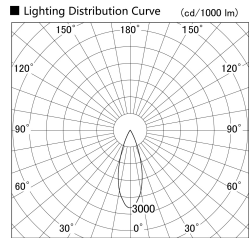

Item no. DD161-1035MW9040-FX

Series Name: AMMA Φ80 series Lens type Fixed Antiglare (DD161-AG-FX)

Installation	Recessed mount
Type	High-efficiency antiglare type fixed downlight
Fixture wattage	10.5W
Beam angle	34deg
Color Temp.	4000K
CRI	Ra>90
Luminous	1174 lm
Body	Die-cast aluminum alloy
Body finish	N/A
Trim finish	White
Reflector finish	Mirror
IP Rate	IP20
Light source	COB module
Input Voltage	AC220~240V
Dimming Type	Non-Dimmable
Certificate	CE,CCC
Cut Hole	80mm