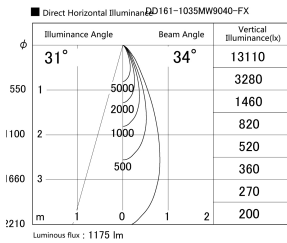

Item no. DD161-1035MW9040-FX

Series Name: AMMA Φ80 series Lens type Fixed Antiglare (DD161-AG-FX)

Installation	Recessed mount
Type	High-efficiency antiglare type fixed downlight
Fixture wattage	10.5W
Beam angle	34deg
Color Temp.	4000K
CRI	Ra>90
Luminous	1174 lm
Body	Die-cast aluminum alloy
Body finish	N/A
Trim finish	White
Reflector finish	Mirror
IP Rate	IP20
Light source	COB module
Input Voltage	AC220~240V
Dimming Type	Non-Dimmable
Certificate	CE,CCC
Cut Hole	80mm