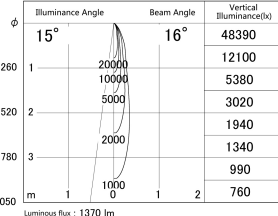

Installation	Recessed mount
Type	High-efficiency antiglare type fixed downlight
Fixture wattage	14W
Beam angle	16deg
Color Temp.	4000K
CRI	Ra>90
Luminous	1372 lm
Body	Die-cast aluminum alloy
Body finish	N/A
Trim finish	White
Reflector finish	Mirror
IP Rate	IP20
Light source	COB module
Input Voltage	AC220~240V
Dimming Type	Non-Dimmable
Certificate	CE,CCC
Cut Hole	80mm