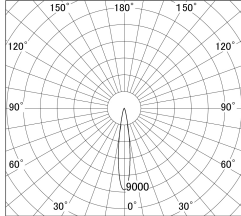

■ Lighting Distribution Curve (cd/1000 lm)

Installation	Recessed mount
Type	High-efficiency antiglare type fixed downlight
Fixture wattage	14W
Beam angle	16deg
Color Temp.	4000K
CRI	Ra>90
Luminous	1372 lm
Body	Die-cast aluminum alloy
Body finish	N/A
Trim finish	White
Reflector finish	Mirror
IP Rate	IP20
Light source	COB module
Input Voltage	AC220~240V
Dimming Type	Non-Dimmable
Certificate	CE,CCC
Cut Hole	80mm