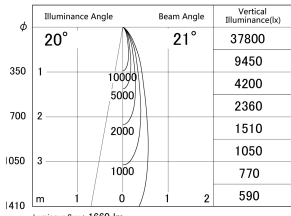

Installation	Recessed mount
Type	High-efficiency antiglare type fixed downlight
Fixture wattage	14W
Beam angle	21deg
Color Temp.	4000K
CRI	Ra>90
Luminous	1660 lm
Body	Die-castaluminumalloy
Body finish	N/A
Trim finish	White
Reflector finish	Mirror
IP Rate	IP20
Light source	COB module
Input Voltage	AC220~240V
Dimming Type	Non-Dimmable
Certificate	CE,CCC
Cut Hole	80mm