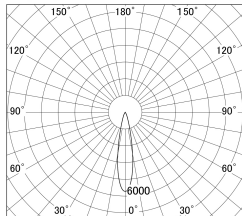

■ Lighting Distribution Curve (cd/1000 lm)

Installation	Recessed mount
Type	High-efficiency antiglare type fixed downlight
Fixture wattage	14W
Beam angle	21deg
Color Temp.	4000K
CRI	Ra>90
Luminous	1660 lm
Body	Die-castaluminumalloy
Body finish	N/A
Trim finish	White
Reflector finish	Mirror
IP Rate	IP20
Light source	COB module
Input Voltage	AC220~240V
Dimming Type	Non-Dimmable
Certificate	CE,CCC
Cut Hole	80mm