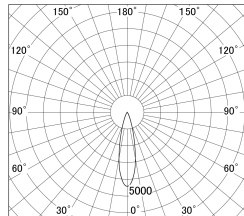

■ Lighting Distribution Curve (cd/1000 lm)

Installation	Recessed mount
Type	High-efficiency antiglare type fixed downlight
Fixture wattage	14W
Beam angle	24deg
Color Temp.	4000K
CRI	Ra>90
Luminous	1558 lm
Body	Die-cast aluminum alloy
Body finish	N/A
Trim finish	White
Reflector finish	Mirror
IP Rate	IP20
Light source	COB module
Input Voltage	AC220~240V
Dimming Type	Non-Dimmable
Certificate	CE,CCC
Cut Hole	80mm