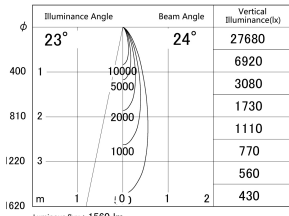

Installation	Recessed mount
Type	High-efficiency antiglare type fixed downlight
Fixture wattage	14W
Beam angle	24deg
Color Temp.	4000K
CRI	Ra>90
Luminous	1558 lm
Body	Die-cast aluminum alloy
Body finish	N/A
Trim finish	White
Reflector finish	Mirror
IP Rate	IP20
Light source	COB module
Input Voltage	AC220~240V
Dimming Type	Non-Dimmable
Certificate	CE,CCC
Cut Hole	80mm