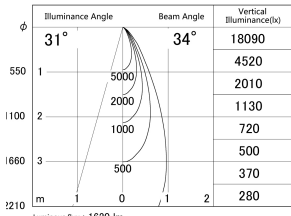

Installation	Recessed mount
Type	High-efficiency antiglare type fixed downlight
Fixture wattage	14W
Beam angle	34deg
Color Temp.	4000K
CRI	Ra>90
Luminous	1620 lm
Body	Die-cast aluminum alloy
Body finish	N/A
Trim finish	White
Reflector finish	Mirror
IP Rate	IP20
Light source	COB module
Input Voltage	AC220~240V
Dimming Type	Non-Dimmable
Certificate	CE,CCC
Cut Hole	80mm