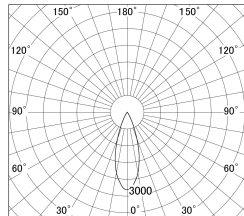

■ Lighting Distribution Curve (cd/1000 lm)

Installation	Recessed mount
Type	High-efficiency antiglare type fixed downlight
Fixture wattage	14W
Beam angle	34deg
Color Temp.	4000K
CRI	Ra>90
Luminous	1620 lm
Body	Die-cast aluminum alloy
Body finish	N/A
Trim finish	White
Reflector finish	Mirror
IP Rate	IP20
Light source	COB module
Input Voltage	AC220~240V
Dimming Type	Non-Dimmable
Certificate	CE,CCC
Cut Hole	80mm