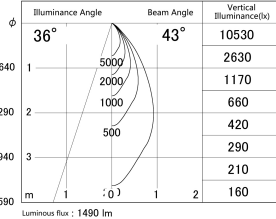

Installation	Recessed mount
Type	High-efficiency antiglare type fixed downlight
Fixture wattage	14W
Beam angle	43deg
Color Temp.	4000K
CRI	Ra>90
Luminous	1488 lm
Body	Die-cast aluminum alloy
Body finish	N/A
Trim finish	White
Reflector finish	Mirror
IP Rate	IP20
Light source	COB module
Input Voltage	AC220~240V
Dimming Type	Non-Dimmable
Certificate	CE,CCC
Cut Hole	80mm