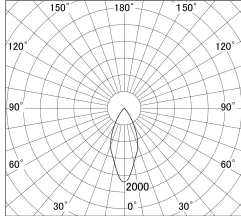

■ Lighting Distribution Curve (cd/1000 lm)

Installation	Recessed mount
Type	High-efficiency antiglare type fixed downlight
Fixture wattage	14W
Beam angle	43deg
Color Temp.	4000K
CRI	Ra>90
Luminous	1488 lm
Body	Die-cast aluminum alloy
Body finish	N/A
Trim finish	White
Reflector finish	Mirror
IP Rate	IP20
Light source	COB module
Input Voltage	AC220~240V
Dimming Type	Non-Dimmable
Certificate	CE,CCC
Cut Hole	80mm