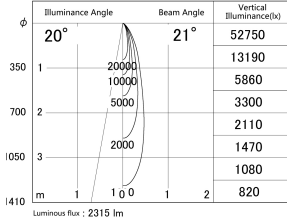

Item no. DD161-2020MW9040-FX

Series Name: AMMA Φ80 series Lens type
Fixed Antiglare (DD161-AG-FX)

■ Lighting Distribution Curve (cd/1000 lm)

Installation	Recessed mount
Type	High-efficiency antiglare type fixed downlight
Fixture wattage	21W
Beam angle	21deg
Color Temp.	4000K
CRI	Ra>90
Luminous	2317 lm
Body	Die-cast aluminum alloy
Body finish	N/A
Trim finish	White
Reflector finish	Mirror
IP Rate	IP20
Light source	COB module
Input Voltage	AC220~240V
Dimming Type	Non-Dimmable
Certificate	CE,CCC
Cut Hole	80mm