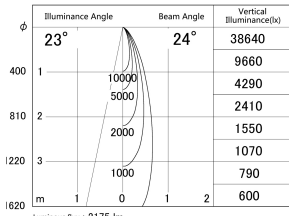

Item no. DD161-2025MW9040-FX

Series Name: AMMA Φ 80 series Lens type
Fixed Antiglare (DD161-AG-FX)

■ Lighting Distribution Curve (cd/1000 lm)

Installation	Recessed mount
Type	High-efficiency antiglare type fixed downlight
Fixture wattage	21W
Beam angle	24deg
Color Temp.	4000K
CRI	Ra>90
Luminous	2175 lm
Body	Die-cast aluminum alloy
Body finish	N/A
Trim finish	White
Reflector finish	Mirror
IP Rate	IP20
Light source	COB module
Input Voltage	AC220~240V
Dimming Type	Non-Dimmable
Certificate	CE,CCC
Cut Hole	80mm