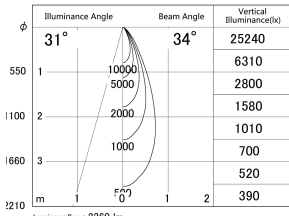

Item no. DD161-2035MW9040-FX

Series Name: AMMA Φ80 series Lens type
Fixed Antiglare (DD161-AG-FX)

■ Lighting Distribution Curve (cd/1000 lm)

Installation	Recessed mount
Type	High-efficiency antiglare type fixed downlight
Fixture wattage	21W
Beam angle	34deg
Color Temp.	4000K
CRI	Ra>90
Luminous	2261 lm
Body	Die-cast aluminum alloy
Body finish	N/A
Trim finish	White
Reflector finish	Mirror
IP Rate	IP20
Light source	COB module
Input Voltage	AC220~240V
Dimming Type	Non-Dimmable
Certificate	CE,CCC
Cut Hole	80mm