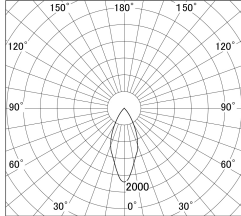

■ Lighting Distribution Curve (cd/1000 lm)