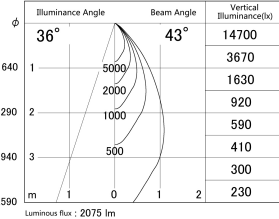

Item no. DD161-2045MW9040-FX

Series Name: AMMA Φ80 series Lens type
Fixed Antiglare (DD161-AG-FX)

■ Lighting Distribution Curve (cd/1000 lm)

Installation	Recessed mount
Type	High-efficiency antiglare type fixed downlight
Fixture wattage	21W
Beam angle	43deg
Color Temp.	4000K
CRI	Ra>90
Luminous	2076 lm
Body	Die-cast aluminum alloy
Body finish	N/A
Trim finish	White
Reflector finish	Mirror
IP Rate	IP20
Light source	COB module
Input Voltage	AC220~240V
Dimming Type	Non-Dimmable
Certificate	CE,CCC
Cut Hole	80mm