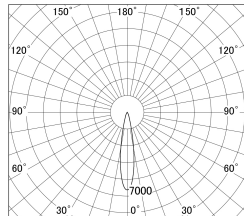

■ Lighting Distribution Curve (cd/1000 lm)