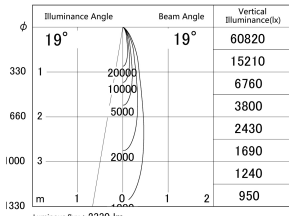

Item no. DD161-2520MW9040-FX

Series Name: AMMA Φ80 series Lens type
Fixed Antiglare (DD161-AG-FX)

■ Lighting Distribution Curve (cd/1000 lm)

Installation	Recessed mount
Type	High-efficiency antiglare type fixed downlight
Fixture wattage	24W
Beam angle	19deg
Color Temp.	4000K
CRI	Ra>90
Luminous	2331 lm
Body	Die-castaluminumalloy
Body finish	N/A
Trim finish	White
Reflector finish	Mirror
IP Rate	IP20
Light source	COB module
Input Voltage	AC220~240V
Dimming Type	Non-Dimmable
Certificate	CE,CCC
Cut Hole	80mm