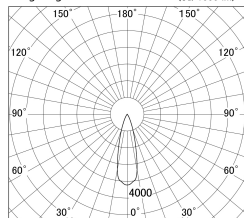

■ Lighting Distribution Curve (cd/1000 lm)