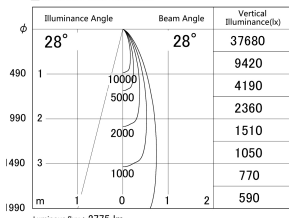

Item no. DD161-2525MW9040-FX

Series Name: AMMA Φ80 series Lens type Fixed Antiglare (DD161-AG-FX)

■ Lighting Distribution Curve (cd/1000 lm)

Installation	Recessed mount
Type	High-efficiency antiglare type fixed downlight
Fixture wattage	24W
Beam angle	28deg
Color Temp.	4000K
CRI	Ra>90
Luminous	2776 lm
Body	Die-cast aluminum alloy
Body finish	N/A
Trim finish	White
Reflector finish	Mirror
IP Rate	IP20
Light source	COB module
Input Voltage	AC220~240V
Dimming Type	Non-Dimmable
Certificate	CE,CCC
Cut Hole	80mm