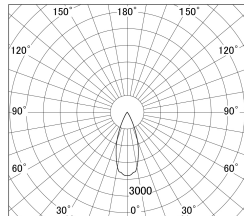

■ Lighting Distribution Curve (cd/1000 lm)