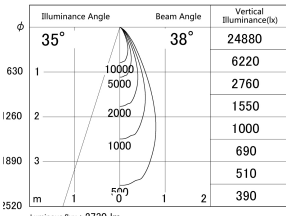

Item no. DD161-2540MW9040-FX

Series Name: AMMA Φ 80 series Lens type Fixed Antiglare (DD161-AG-FX)

■ Lighting Distribution Curve (cd/1000 lm)

Installation	Recessed mount
Type	High-efficiency antiglare type fixed downlight
Fixture wattage	24W
Beam angle	38deg
Color Temp.	4000K
CRI	Ra>90
Luminous	2732 lm
Body	Die-castaluminumalloy
Body finish	N/A
Trim finish	White
Reflector finish	Mirror
IP Rate	IP20
Light source	COB module
Input Voltage	AC220~240V
Dimming Type	Non-Dimmable
Certificate	CE,CCC
Cut Hole	80mm