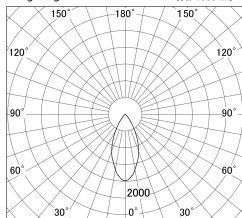

■ Lighting Distribution Curve (cd/1000 lm)