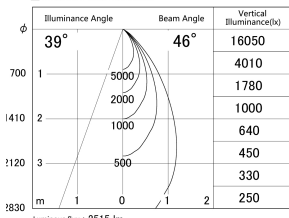

Item no. DD161-2545MW9040-FX

Series Name: AMMA Φ80 series Lens type Fixed Antiglare (DD161-AG-FX)

■ Lighting Distribution Curve (cd/1000 lm)

Installation	Recessed mount
Type	High-efficiency antiglare type fixed downlight
Fixture wattage	24W
Beam angle	46deg
Color Temp.	4000K
CRI	Ra>90
Luminous	2516 lm
Body	Die-cast aluminum alloy
Body finish	N/A
Trim finish	White
Reflector finish	Mirror
IP Rate	IP20
Light source	COB module
Input Voltage	AC220~240V
Dimming Type	Non-Dimmable
Certificate	CE,CCC
Cut Hole	80mm