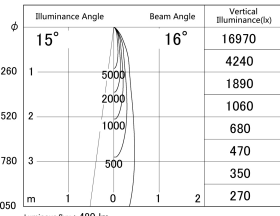

Item no. DD161-0515MB9027-FX

Series Name: AMMA Φ80 series Lens type
Fixed Antiglare (DD161-AG-FX)

■ Lighting Distribution Curve (cd/1000 lm)

Installation	Recessed mount
Type	High-efficiency antiglare type fixed downlight
Fixture wattage	5W
Beam angle	16deg
Color Temp.	2700K
CRI	Ra>90
Luminous	481 lm
Body	Die-cast aluminum alloy
Body finish	N/A
Trim finish	Black
Reflector finish	Mirror
IP Rate	IP20
Light source	COB module
Input Voltage	AC220~240V
Dimming Type	Non-Dimmable
Certificate	CE,CCC
Cut Hole	80mm