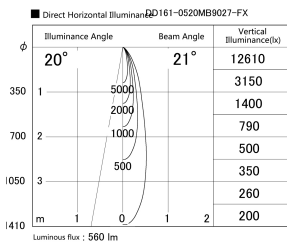

Item no. DD161-0520MB9027-FX

Series Name: AMMA Φ80 series Lens type  
Fixed Antiglare (DD161-AG-FX)

|                  |  |
|------------------|--|
| Installation     | Recessed mount                                 |
| Type             | High-efficiency antiglare type fixed downlight |
| Fixture wattage  | 5W   |
| Beam angle       | 21deg  |
| Color Temp.      | 2700K  |
| CRI              | Ra>90  |
| Luminous         | 560 lm   |
| Body             | Die-cast aluminum alloy                        |
| Body finish      | N/A  |
| Trim finish      | Black  |
| Reflector finish | Mirror   |
| IP Rate          | IP20   |
| Light source     | COB module                                     |
| Input Voltage    | AC220~240V                                     |
| Dimming Type     | Non-Dimmable                                   |
| Certificate      | CE,CCC   |
| Cut Hole         | 80mm   |