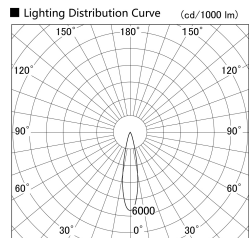

Item no. DD161-0520MB9027-FX

Series Name: AMMA Φ80 series Lens type  
Fixed Antiglare (DD161-AG-FX)

|                  |  |
|------------------|--|
| Installation     | Recessed mount                                 |
| Type             | High-efficiency antiglare type fixed downlight |
| Fixture wattage  | 5W   |
| Beam angle       | 21deg  |
| Color Temp.      | 2700K  |
| CRI              | Ra>90  |
| Luminous         | 560 lm   |
| Body             | Die-cast aluminum alloy                        |
| Body finish      | N/A  |
| Trim finish      | Black  |
| Reflector finish | Mirror   |
| IP Rate          | IP20   |
| Light source     | COB module                                     |
| Input Voltage    | AC220~240V                                     |
| Dimming Type     | Non-Dimmable                                   |
| Certificate      | CE,CCC   |
| Cut Hole         | 80mm   |