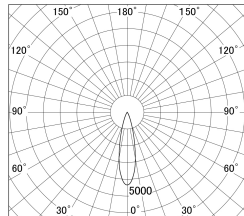

■ Lighting Distribution Curve (cd/1000 lm)