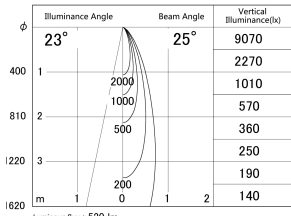

Item no. DD161-0525MB9027-FX

Series Name: AMMA Φ80 series Lens type Fixed Antiglare (DD161-AG-FX)

■ Lighting Distribution Curve (cd/1000 lm)

Installation	Recessed mount
Type	High-efficiency antiglare type fixed downlight
Fixture wattage	5W
Beam angle	25deg
Color Temp.	2700K
CRI	Ra>90
Luminous	520 lm
Body	Die-cast aluminum alloy
Body finish	N/A
Trim finish	Black
Reflector finish	Mirror
IP Rate	IP20
Light source	COB module
Input Voltage	AC220~240V
Dimming Type	Non-Dimmable
Certificate	CE,CCC
Cut Hole	80mm