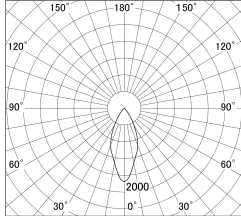

■ Lighting Distribution Curve (cd/1000 lm)