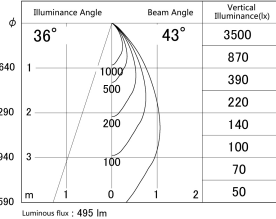

Item no. DD161-0545MB9027-FX

Series Name: AMMA Φ80 series Lens type Fixed Antiglare (DD161-AG-FX)

■ Lighting Distribution Curve (cd/1000 lm)

Installation	Recessed mount
Type	High-efficiency antiglare type fixed downlight
Fixture wattage	5W
Beam angle	43deg
Color Temp.	2700K
CRI	Ra>90
Luminous	497 lm
Body	Die-cast aluminum alloy
Body finish	N/A
Trim finish	Black
Reflector finish	Mirror
IP Rate	IP20
Light source	COB module
Input Voltage	AC220~240V
Dimming Type	Non-Dimmable
Certificate	CE,CCC
Cut Hole	80mm