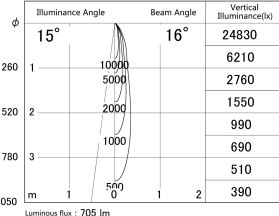

Installation	Recessed mount
Type	High-efficiency antiglare type fixed downlight
Fixture wattage	7.5W
Beam angle	16deg
Color Temp.	2700K
CRI	Ra>90
Luminous	704 lm
Body	Die-cast aluminum alloy
Body finish	N/A
Trim finish	Black
Reflector finish	Mirror
IP Rate	IP20
Light source	COB module
Input Voltage	AC220~240V
Dimming Type	Non-Dimmable
Certificate	CE,CCC
Cut Hole	80mm