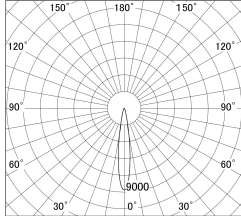

■ Lighting Distribution Curve (cd/1000 lm)

Installation	Recessed mount
Type	High-efficiency antiglare type fixed downlight
Fixture wattage	7.5W
Beam angle	16deg
Color Temp.	2700K
CRI	Ra>90
Luminous	704 lm
Body	Die-cast aluminum alloy
Body finish	N/A
Trim finish	Black
Reflector finish	Mirror
IP Rate	IP20
Light source	COB module
Input Voltage	AC220~240V
Dimming Type	Non-Dimmable
Certificate	CE,CCC
Cut Hole	80mm