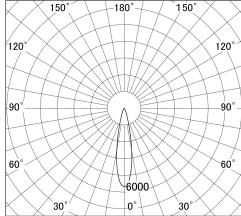

■ Lighting Distribution Curve (cd/1000 lm)

Installation	Recessed mount
Type	High-efficiency antiglare type fixed downlight
Fixture wattage	7.5W
Beam angle	21deg
Color Temp.	2700K
CRI	Ra>90
Luminous	834 lm
Body	Die-cast aluminum alloy
Body finish	N/A
Trim finish	Black
Reflector finish	Mirror
IP Rate	IP20
Light source	COB module
Input Voltage	AC220~240V
Dimming Type	Non-Dimmable
Certificate	CE,CCC
Cut Hole	80mm