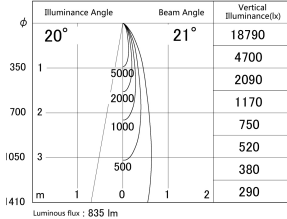

Installation	Recessed mount
Type	High-efficiency antiglare type fixed downlight
Fixture wattage	7.5W
Beam angle	21deg
Color Temp.	2700K
CRI	Ra>90
Luminous	834 lm
Body	Die-cast aluminum alloy
Body finish	N/A
Trim finish	Black
Reflector finish	Mirror
IP Rate	IP20
Light source	COB module
Input Voltage	AC220~240V
Dimming Type	Non-Dimmable
Certificate	CE,CCC
Cut Hole	80mm