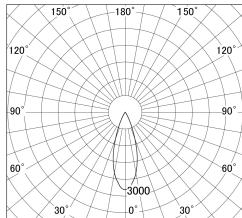

■ Lighting Distribution Curve (cd/1000 lm)

Installation	Recessed mount
Type	High-efficiency antiglare type fixed downlight
Fixture wattage	7.5W
Beam angle	34deg
Color Temp.	2700K
CRI	Ra>90
Luminous	807 lm
Body	Die-cast aluminum alloy
Body finish	N/A
Trim finish	Black
Reflector finish	Mirror
IP Rate	IP20
Light source	COB module
Input Voltage	AC220~240V
Dimming Type	Non-Dimmable
Certificate	CE,CCC
Cut Hole	80mm