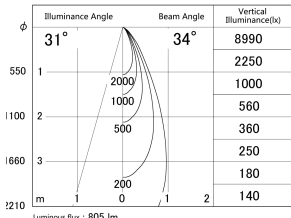

Installation	Recessed mount
Type	High-efficiency antiglare type fixed downlight
Fixture wattage	7.5W
Beam angle	34deg
Color Temp.	2700K
CRI	Ra>90
Luminous	807 lm
Body	Die-cast aluminum alloy
Body finish	N/A
Trim finish	Black
Reflector finish	Mirror
IP Rate	IP20
Light source	COB module
Input Voltage	AC220~240V
Dimming Type	Non-Dimmable
Certificate	CE,CCC
Cut Hole	80mm