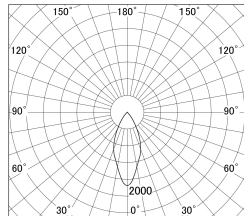

■ Lighting Distribution Curve (cd/1000 lm)

Installation	Recessed mount
Type	High-efficiency antiglare type fixed downlight
Fixture wattage	7.5W
Beam angle	43deg
Color Temp.	2700K
CRI	Ra>90
Luminous	740 lm
Body	Die-cast aluminum alloy
Body finish	N/A
Trim finish	Black
Reflector finish	Mirror
IP Rate	IP20
Light source	COB module
Input Voltage	AC220~240V
Dimming Type	Non-Dimmable
Certificate	CE,CCC
Cut Hole	80mm