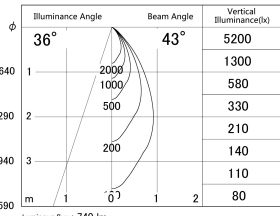

Installation	Recessed mount
Type	High-efficiency antiglare type fixed downlight
Fixture wattage	7.5W
Beam angle	43deg
Color Temp.	2700K
CRI	Ra>90
Luminous	740 lm
Body	Die-cast aluminum alloy
Body finish	N/A
Trim finish	Black
Reflector finish	Mirror
IP Rate	IP20
Light source	COB module
Input Voltage	AC220~240V
Dimming Type	Non-Dimmable
Certificate	CE,CCC
Cut Hole	80mm