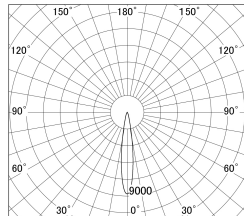

■ Lighting Distribution Curve (cd/1000 lm)

Installation	Recessed mount
Type	High-efficiency antiglare type fixed downlight
Fixture wattage	10.5W
Beam angle	16deg
Color Temp.	2700K
CRI	Ra>90
Luminous	952 lm
Body	Die-cast aluminum alloy
Body finish	N/A
Trim finish	Black
Reflector finish	Mirror
IP Rate	IP20
Light source	COB module
Input Voltage	AC220~240V
Dimming Type	Non-Dimmable
Certificate	CE,CCC
Cut Hole	80mm