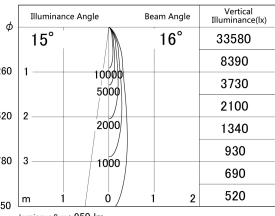

Installation	Recessed mount
Type	High-efficiency antiglare type fixed downlight
Fixture wattage	10.5W
Beam angle	16deg
Color Temp.	2700K
CRI	Ra>90
Luminous	952 lm
Body	Die-cast aluminum alloy
Body finish	N/A
Trim finish	Black
Reflector finish	Mirror
IP Rate	IP20
Light source	COB module
Input Voltage	AC220~240V
Dimming Type	Non-Dimmable
Certificate	CE,CCC
Cut Hole	80mm