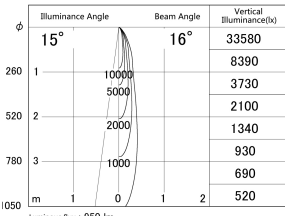

Installation	Recessed mount
Type	High-efficiency antiglare type fixed downlight
Fixture wattage	10.5W
Beam angle	16deg
Color Temp.	2700K
CRI	Ra>90
Luminous	952 lm
Body	Die-cast aluminum alloy
Body finish	N/A
Trim finish	Black
Reflector finish	Mirror
IP Rate	IP20
Light source	COB module
Input Voltage	AC220~240V
Dimming Type	Non-Dimmable
Certificate	CE,CCC
Cut Hole	80mm