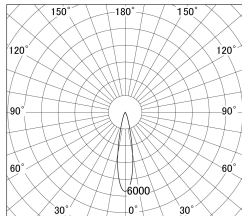

■ Lighting Distribution Curve (cd/1000 lm)

Installation	Recessed mount
Type	High-efficiency antiglare type fixed downlight
Fixture wattage	10.5W
Beam angle	21deg
Color Temp.	2700K
CRI	Ra>90
Luminous	1175 lm
Body	Die-cast aluminum alloy
Body finish	N/A
Trim finish	Black
Reflector finish	Mirror
IP Rate	IP20
Light source	COB module
Input Voltage	AC220~240V
Dimming Type	Non-Dimmable
Certificate	CE,CCC
Cut Hole	80mm