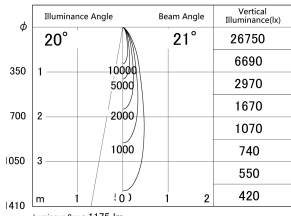

Installation	Recessed mount
Type	High-efficiency antiglare type fixed downlight
Fixture wattage	10.5W
Beam angle	21deg
Color Temp.	2700K
CRI	Ra>90
Luminous	1175 lm
Body	Die-cast aluminum alloy
Body finish	N/A
Trim finish	Black
Reflector finish	Mirror
IP Rate	IP20
Light source	COB module
Input Voltage	AC220~240V
Dimming Type	Non-Dimmable
Certificate	CE,CCC
Cut Hole	80mm