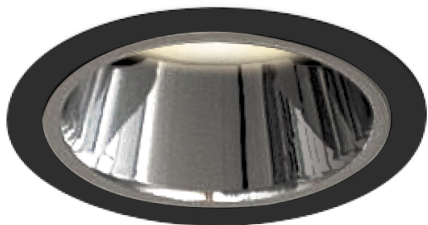

Item no. DD161-1020MB9027-FX

Series Name: AMMA Φ80 series Lens type
Fixed Antiglare (DD161-AG-FX)