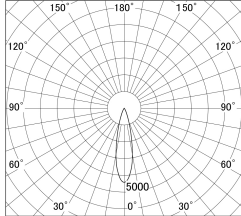

■ Lighting Distribution Curve (cd/1000 lm)

Installation	Recessed mount
Type	High-efficiency antiglare type fixed downlight
Fixture wattage	10.5W
Beam angle	24deg
Color Temp.	2700K
CRI	Ra>90
Luminous	1103 lm
Body	Die-cast aluminum alloy
Body finish	N/A
Trim finish	Black
Reflector finish	Mirror
IP Rate	IP20
Light source	COB module
Input Voltage	AC220~240V
Dimming Type	Non-Dimmable
Certificate	CE,CCC
Cut Hole	80mm