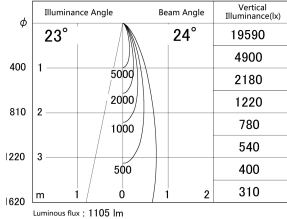

Installation	Recessed mount
Type	High-efficiency antiglare type fixed downlight
Fixture wattage	10.5W
Beam angle	24deg
Color Temp.	2700K
CRI	Ra>90
Luminous	1103 lm
Body	Die-cast aluminum alloy
Body finish	N/A
Trim finish	Black
Reflector finish	Mirror
IP Rate	IP20
Light source	COB module
Input Voltage	AC220~240V
Dimming Type	Non-Dimmable
Certificate	CE,CCC
Cut Hole	80mm