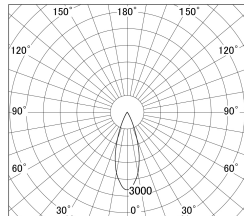

■ Lighting Distribution Curve (cd/1000 lm)

Installation	Recessed mount
Type	High-efficiency antiglare type fixed downlight
Fixture wattage	10.5W
Beam angle	34deg
Color Temp.	2700K
CRI	Ra>90
Luminous	1146 lm
Body	Die-cast aluminum alloy
Body finish	N/A
Trim finish	Black
Reflector finish	Mirror
IP Rate	IP20
Light source	COB module
Input Voltage	AC220~240V
Dimming Type	Non-Dimmable
Certificate	CE,CCC
Cut Hole	80mm