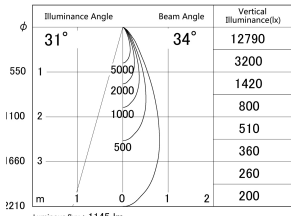

Installation	Recessed mount
Type	High-efficiency antiglare type fixed downlight
Fixture wattage	10.5W
Beam angle	34deg
Color Temp.	2700K
CRI	Ra>90
Luminous	1146 lm
Body	Die-cast aluminum alloy
Body finish	N/A
Trim finish	Black
Reflector finish	Mirror
IP Rate	IP20
Light source	COB module
Input Voltage	AC220~240V
Dimming Type	Non-Dimmable
Certificate	CE,CCC
Cut Hole	80mm