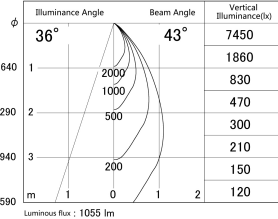

Installation	Recessed mount
Type	High-efficiency antiglare type fixed downlight
Fixture wattage	10.5W
Beam angle	43deg
Color Temp.	2700K
CRI	Ra>90
Luminous	1053 lm
Body	Die-cast aluminum alloy
Body finish	N/A
Trim finish	Black
Reflector finish	Mirror
IP Rate	IP20
Light source	COB module
Input Voltage	AC220~240V
Dimming Type	Non-Dimmable
Certificate	CE,CCC
Cut Hole	80mm