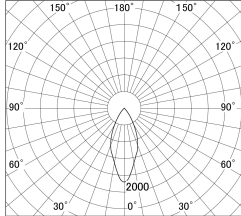

■ Lighting Distribution Curve (cd/1000 lm)

Installation	Recessed mount
Type	High-efficiency antiglare type fixed downlight
Fixture wattage	10.5W
Beam angle	43deg
Color Temp.	2700K
CRI	Ra>90
Luminous	1053 lm
Body	Die-cast aluminum alloy
Body finish	N/A
Trim finish	Black
Reflector finish	Mirror
IP Rate	IP20
Light source	COB module
Input Voltage	AC220~240V
Dimming Type	Non-Dimmable
Certificate	CE,CCC
Cut Hole	80mm