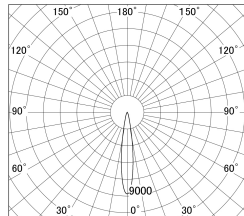

■ Lighting Distribution Curve (cd/1000 lm)

Installation	Recessed mount
Type	High-efficiency antiglare type fixed downlight
Fixture wattage	14W
Beam angle	16deg
Color Temp.	2700K
CRI	Ra>90
Luminous	1281 lm
Body	Die-cast aluminum alloy
Body finish	N/A
Trim finish	Black
Reflector finish	Mirror
IP Rate	IP20
Light source	COB module
Input Voltage	AC220~240V
Dimming Type	Non-Dimmable
Certificate	CE,CCC
Cut Hole	80mm