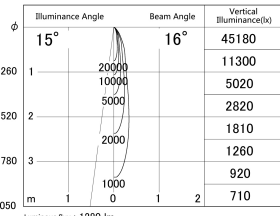

Installation	Recessed mount
Type	High-efficiency antiglare type fixed downlight
Fixture wattage	14W
Beam angle	16deg
Color Temp.	2700K
CRI	Ra>90
Luminous	1281 lm
Body	Die-cast aluminum alloy
Body finish	N/A
Trim finish	Black
Reflector finish	Mirror
IP Rate	IP20
Light source	COB module
Input Voltage	AC220~240V
Dimming Type	Non-Dimmable
Certificate	CE,CCC
Cut Hole	80mm