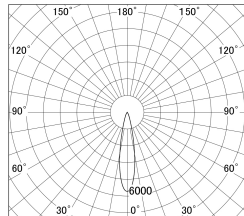

■ Lighting Distribution Curve (cd/1000 lm)

Installation	Recessed mount
Type	High-efficiency antiglare type fixed downlight
Fixture wattage	14W
Beam angle	21deg
Color Temp.	2700K
CRI	Ra>90
Luminous	1620 lm
Body	Die-cast aluminum alloy
Body finish	N/A
Trim finish	Black
Reflector finish	Mirror
IP Rate	IP20
Light source	COB module
Input Voltage	AC220~240V
Dimming Type	Non-Dimmable
Certificate	CE,CCC
Cut Hole	80mm