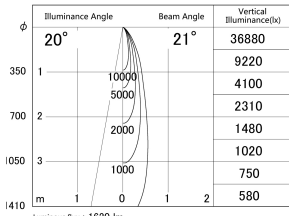

Installation	Recessed mount
Type	High-efficiency antiglare type fixed downlight
Fixture wattage	14W
Beam angle	21deg
Color Temp.	2700K
CRI	Ra>90
Luminous	1620 lm
Body	Die-cast aluminum alloy
Body finish	N/A
Trim finish	Black
Reflector finish	Mirror
IP Rate	IP20
Light source	COB module
Input Voltage	AC220~240V
Dimming Type	Non-Dimmable
Certificate	CE,CCC
Cut Hole	80mm